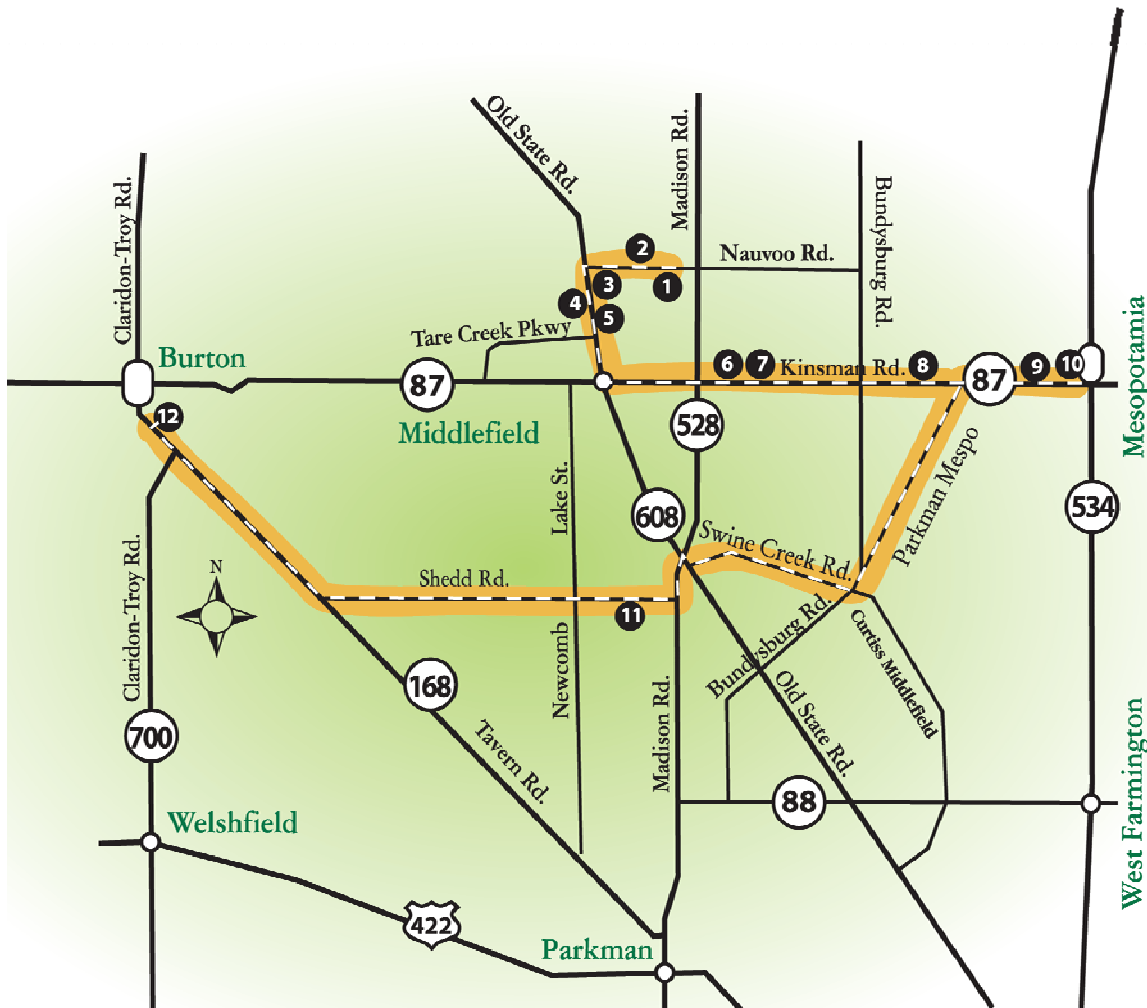

This Amish Drive-it Your Self Tour Map was provided by:

Ridgeview Farm
 5488 Kinsman Rd (SR 87)
 Mesopotamia, Ohio 44062
 440-693-4000
 ExperienceRidgeviewFarm.com

**Note all business have different hours. Please call ahead for more information.

1. Countyside Furnishings 16403 Nauvoo Rd, Middlefield – 440.632.0248
2. Middlefield Market Complex – 440.632.5343 – (Country Arts & Jewelry)
3. Middlefield Cheese House & Museum – 440.632.5228 X3200
4. Miller’s Holtz Haus – 440.632.1604
5. Mary Yoder’s Amish Kitchen – 440.632.1939
6. Amish Home Craft Shop – 440.632.1888
7. Middlefield Original Cheese Co-Op – 440.632.5567
8. Ridgeview Farm & Petting Barn plus Amish Culture Center – 440.693.4000
9. Eli Miller’s Leather Shop & Country Store – 440.693.4448
10. End of Commons General Store – 440.693.4295
11. Yoder’s Furniture – 440.632.0773
12. Red Maple Inn – 440.834.8334